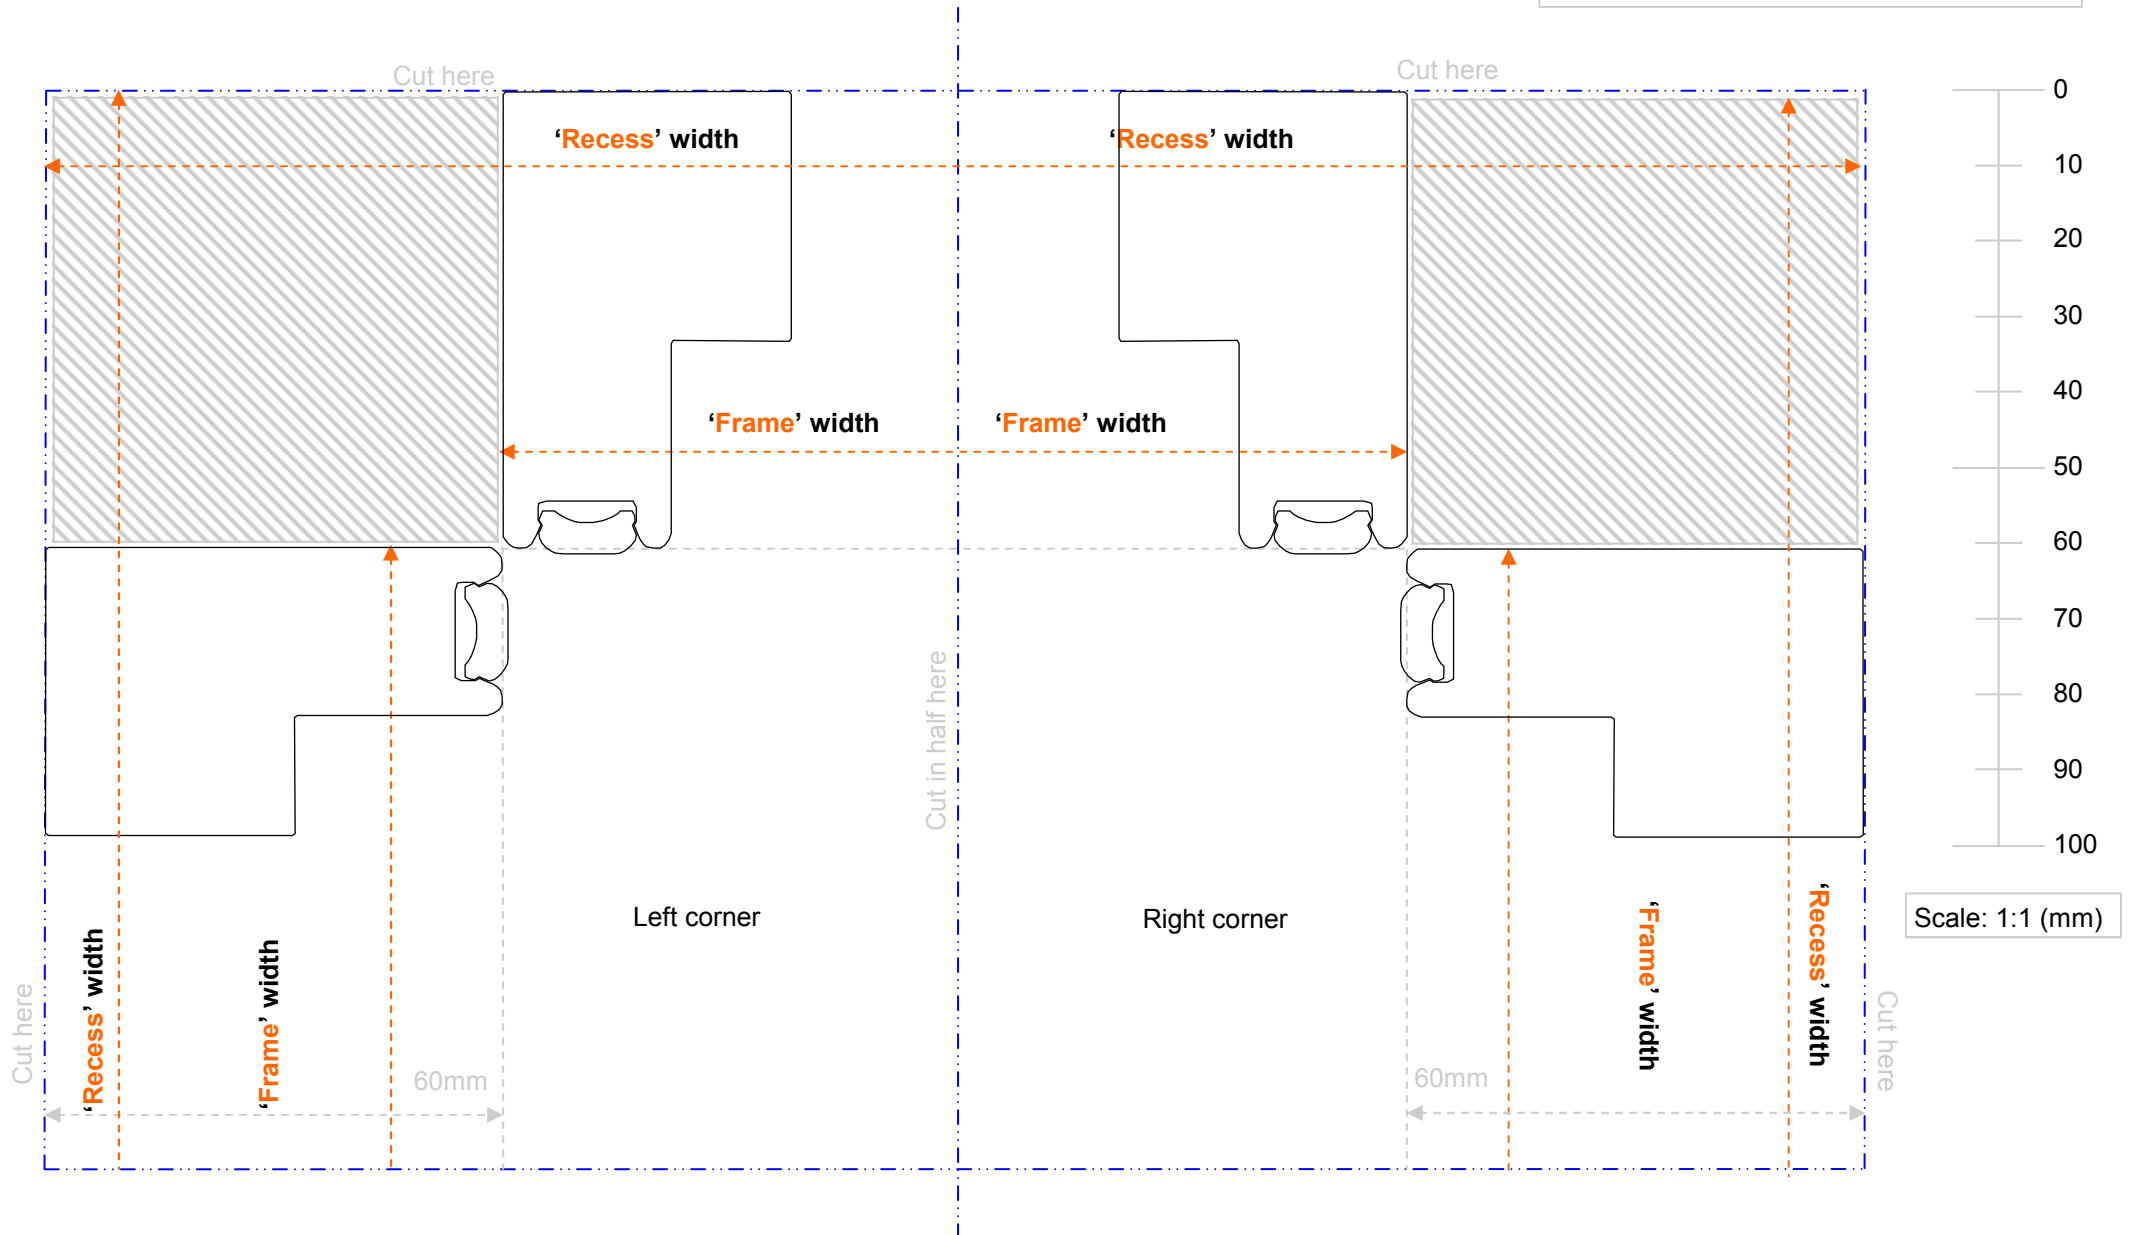

8.1: Templates

This template can be cut out and used as a guide.

Please check it's printed to scale before use!

MEASURING: 46MM CORNER TEMPLATES

8.1: Templates

This template can be cut out and used as a guide.

Please check it's printed to scale before use!

MEASURING: 60MM CORNER TEMPLATES

8.1: Templates

This template can be cut out and used as a guide.

Please check it's printed to scale before use!

MEASURING: 76MM CORNER TEMPLATES

8.1: Templates

This template can be cut out and used as a guide.

Please check it's printed to scale before use!

MEASURING: 46MM SIDE TEMPLATES

8.1: Templates

This template can be cut out and used as a guide.

Please check it's printed to scale before use!

MEASURING: 60MM SIDE TEMPLATES

8.1: Templates

This template can be cut out and used as a guide.

Please check it's printed to scale before use!

MEASURING: 76MM SIDE TEMPLATES