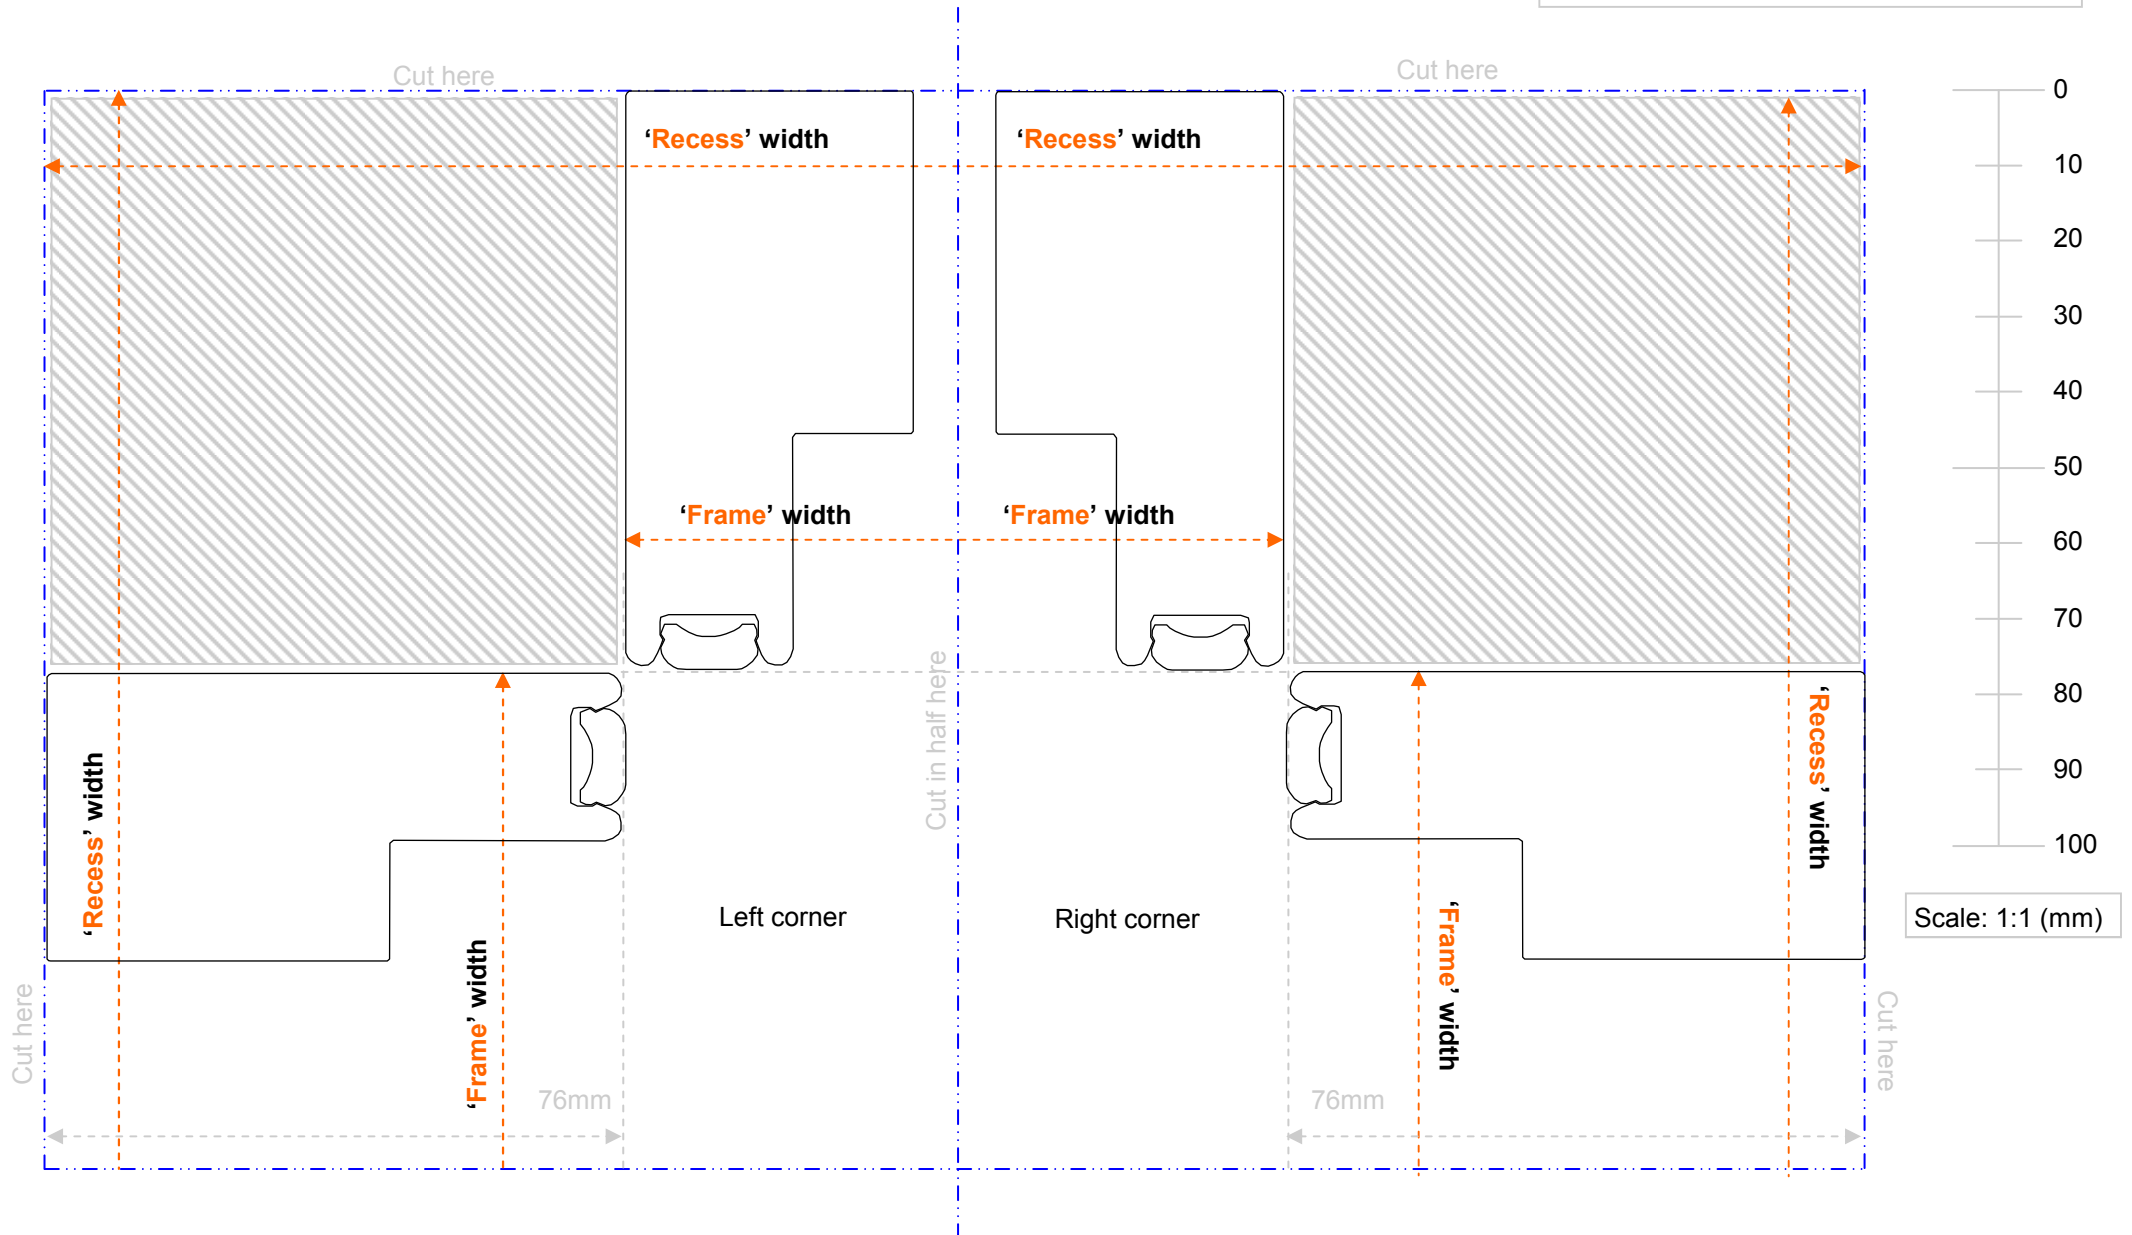

8.1: Templates

This template can be cut out and used as a guide.

Please check it's printed to scale before use!

MEASURING: 46MM CORNER TEMPLATES

8.1: Templates

This template can be cut out and used as a guide.

Please check it's printed to scale before use!

MEASURING: 60MM CORNER TEMPLATES

8.1: Templates

This template can be cut out and used as a guide.

Please check it's printed to scale before use!

MEASURING: 76MM CORNER TEMPLATES

8.1: Templates

This template can be cut out and used as a guide.

Please check it's printed to scale before use!

MEASURING: 46MM SIDE TEMPLATES

8.1: Templates

This template can be cut out and used as a guide.

Please check it's printed to scale before use!

MEASURING: 60MM SIDE TEMPLATES

8.1: Templates

This template can be cut out and used as a guide.

Please check it's printed to scale before use!

MEASURING: 76MM SIDE TEMPLATES