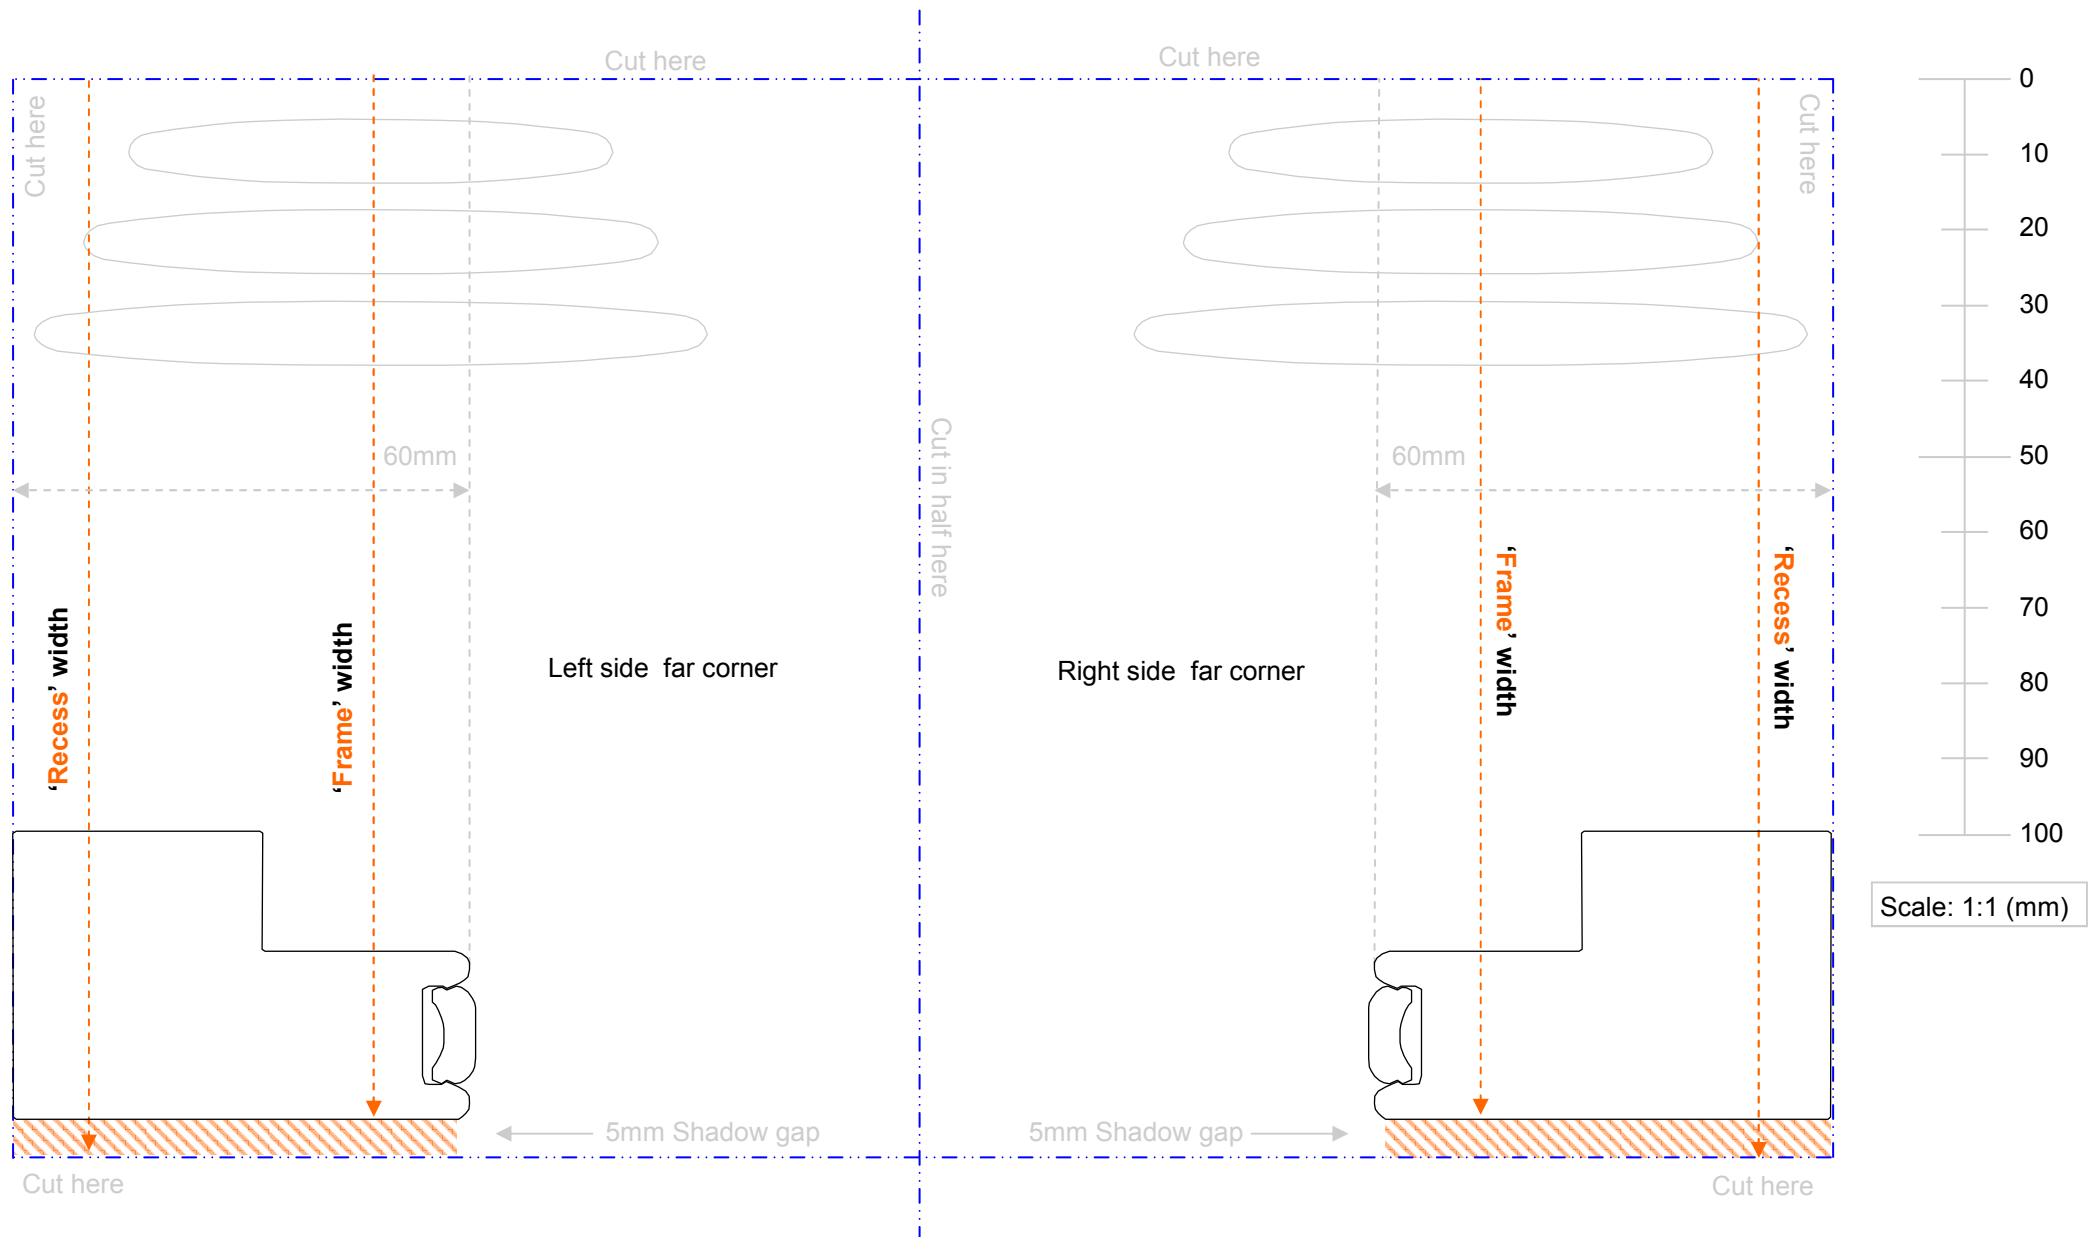

8.1: Templates

This template can be cut out and used as a guide.

Please check it's printed to scale before use!

MEASURING: 46MM CORNER TEMPLATES

8.1: Templates

This template can be cut out and used as a guide.

Please check it's printed to scale before use!

MEASURING: 60MM CORNER TEMPLATES

8.1: Templates

This template can be cut out and used as a guide.

Please check it's printed to scale before use!

MEASURING: 76MM CORNER TEMPLATES

8.1: Templates

This template can be cut out and used as a guide.

Please check it's printed to scale before use!

MEASURING: 46MM SIDE TEMPLATES

8.1: Templates

This template can be cut out and used as a guide.

Please check it's printed to scale before use!

MEASURING: 60MM SIDE TEMPLATES

8.1: Templates

This template can be cut out and used as a guide.

Please check it's printed to scale before use!

MEASURING: 76MM SIDE TEMPLATES