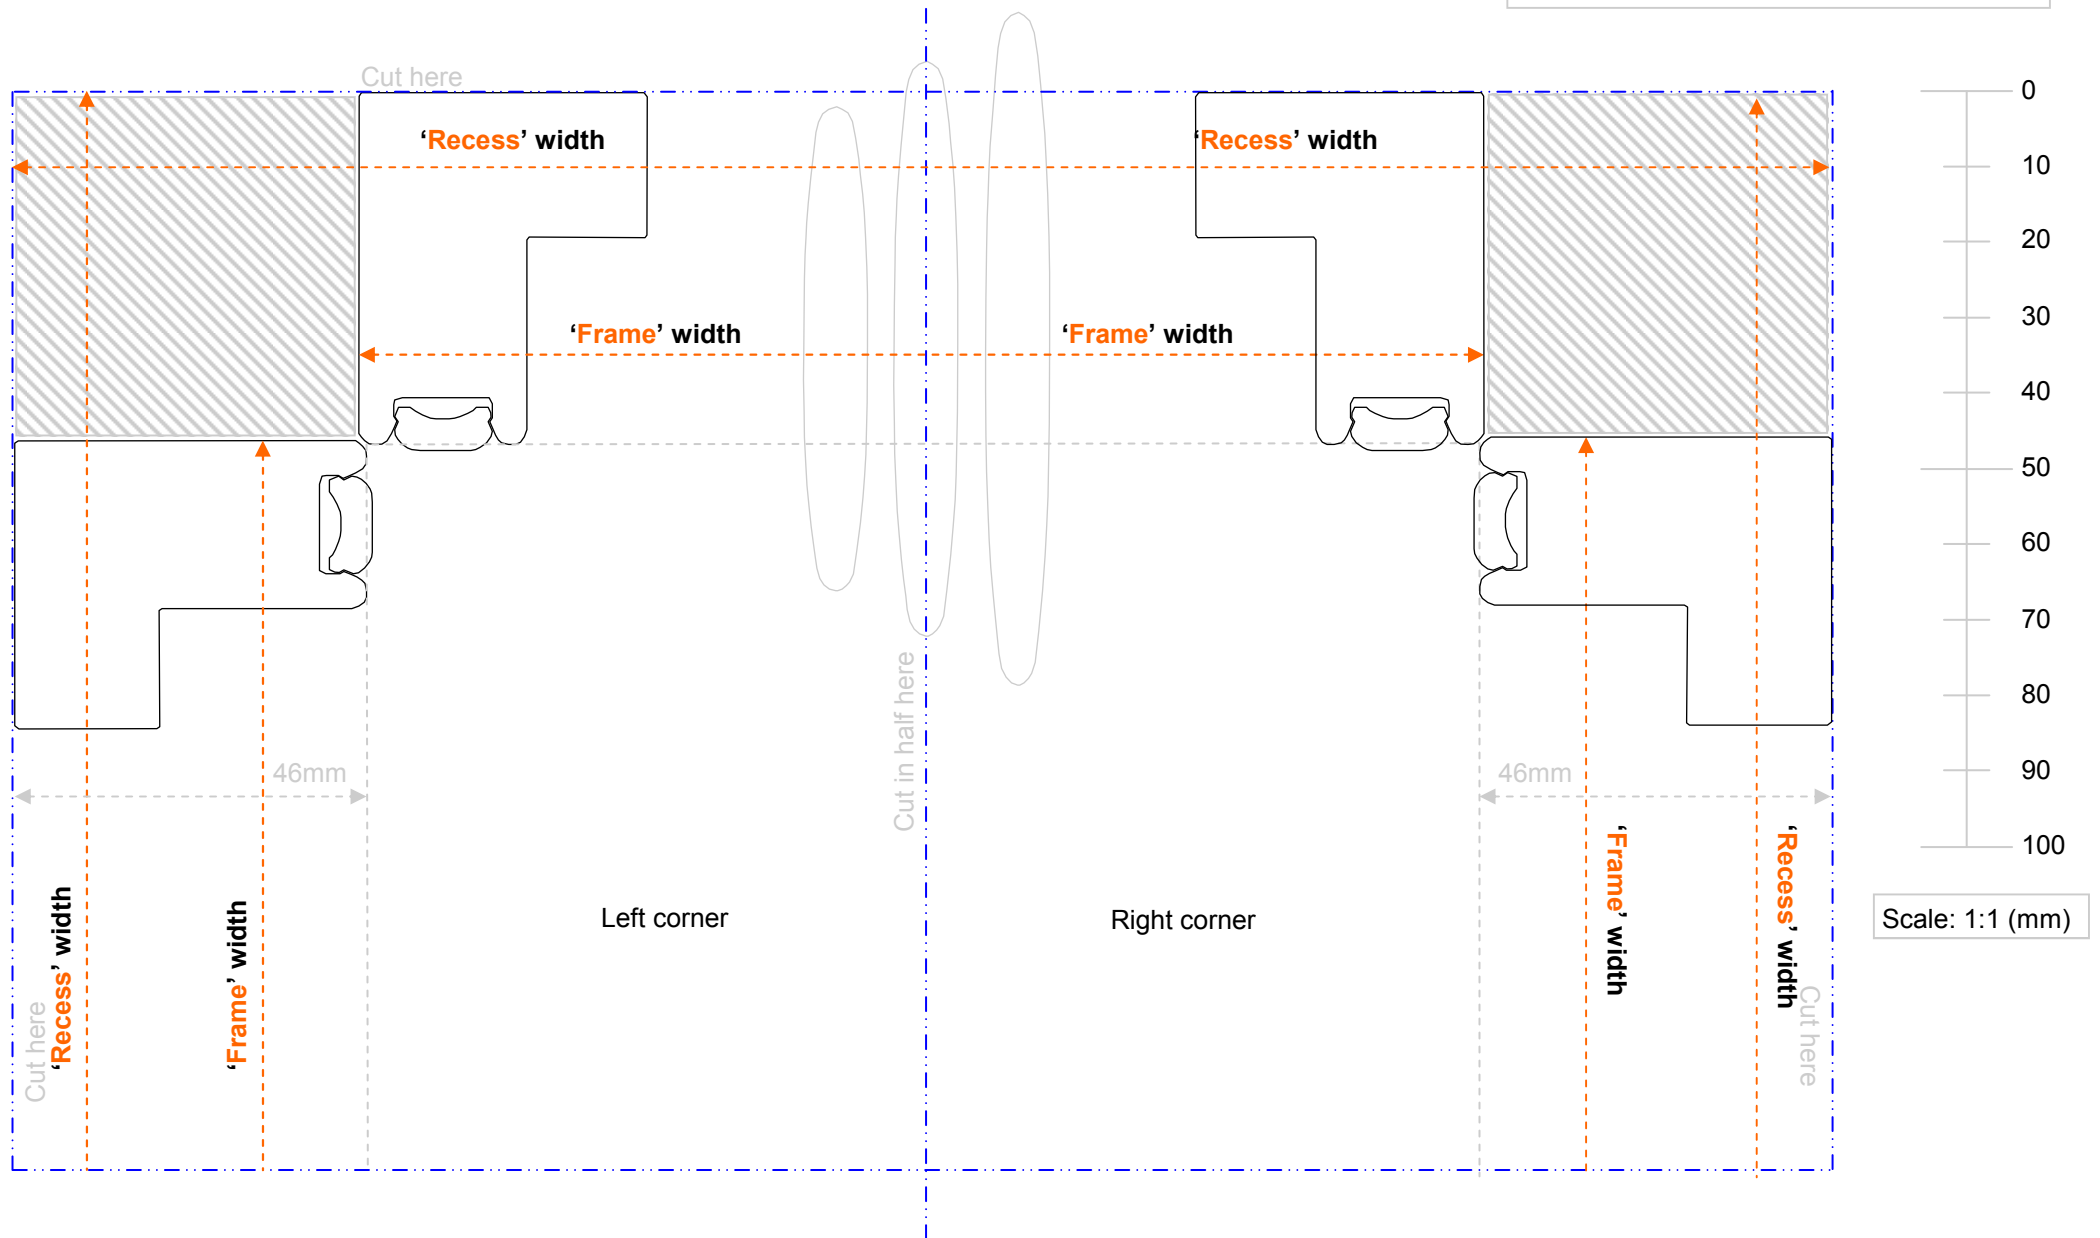

8.1: Templates

This template can be cut out and used as a guide.

Please check it's printed to scale before use!

MEASURING: 46MM CORNER TEMPLATES

8.1: Templates

This template can be cut out and used as a guide.

Please check it's printed to scale before use!

MEASURING: 60MM CORNER TEMPLATES

8.1: Templates

This template can be cut out and used as a guide.

Please check it's printed to scale before use!

MEASURING: 76MM CORNER TEMPLATES

8.1: Templates

This template can be cut out and used as a guide.

Please check it's printed to scale before use!

MEASURING: 46MM SIDE TEMPLATES

8.1: Templates

This template can be cut out and used as a guide.

Please check it's printed to scale before use!

MEASURING: 60MM SIDE TEMPLATES

8.1: Templates

This template can be cut out and used as a guide.

Please check it's printed to scale before use!

MEASURING: 76MM SIDE TEMPLATES