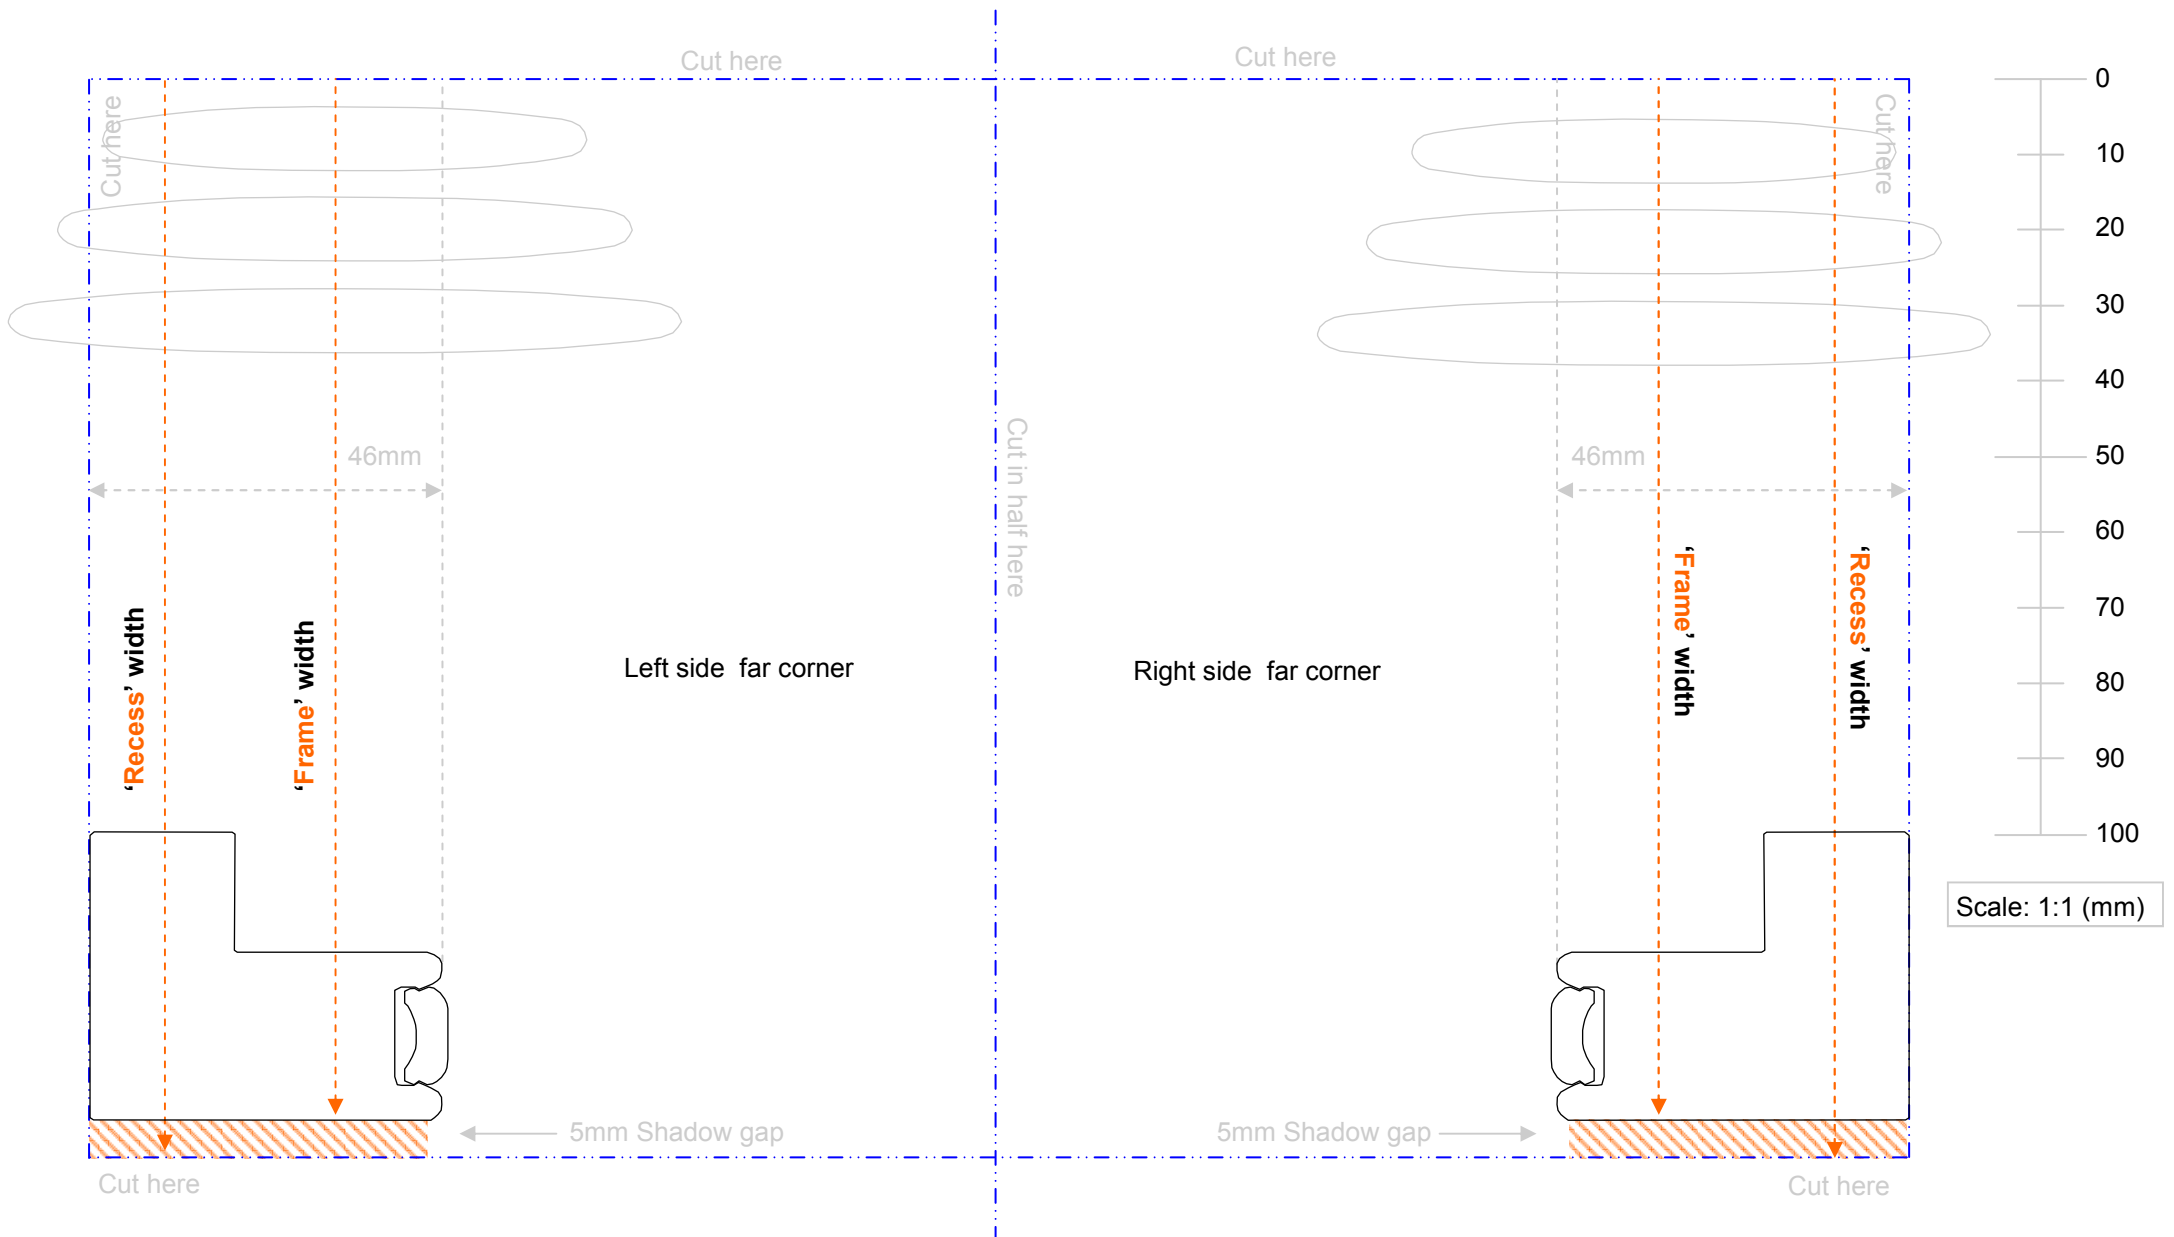

8.1: Templates

This template can be cut out and used as a guide.

Please check it's printed to scale before use!

MEASURING: 46MM CORNER TEMPLATES

8.1: Templates

This template can be cut out and used as a guide.

Please check it's printed to scale before use!

MEASURING: 60MM CORNER TEMPLATES

8.1: Templates

This template can be cut out and used as a guide.

Please check it's printed to scale before use!

MEASURING: 76MM CORNER TEMPLATES

8.1: Templates

This template can be cut out and used as a guide.

Please check it's printed to scale before use!

MEASURING: 46MM SIDE TEMPLATES

8.1: Templates

This template can be cut out and used as a guide.

Please check it's printed to scale before use!

MEASURING: 60MM SIDE TEMPLATES

8.1: Templates

This template can be cut out and used as a guide.

Please check it's printed to scale before use!

MEASURING: 76MM SIDE TEMPLATES